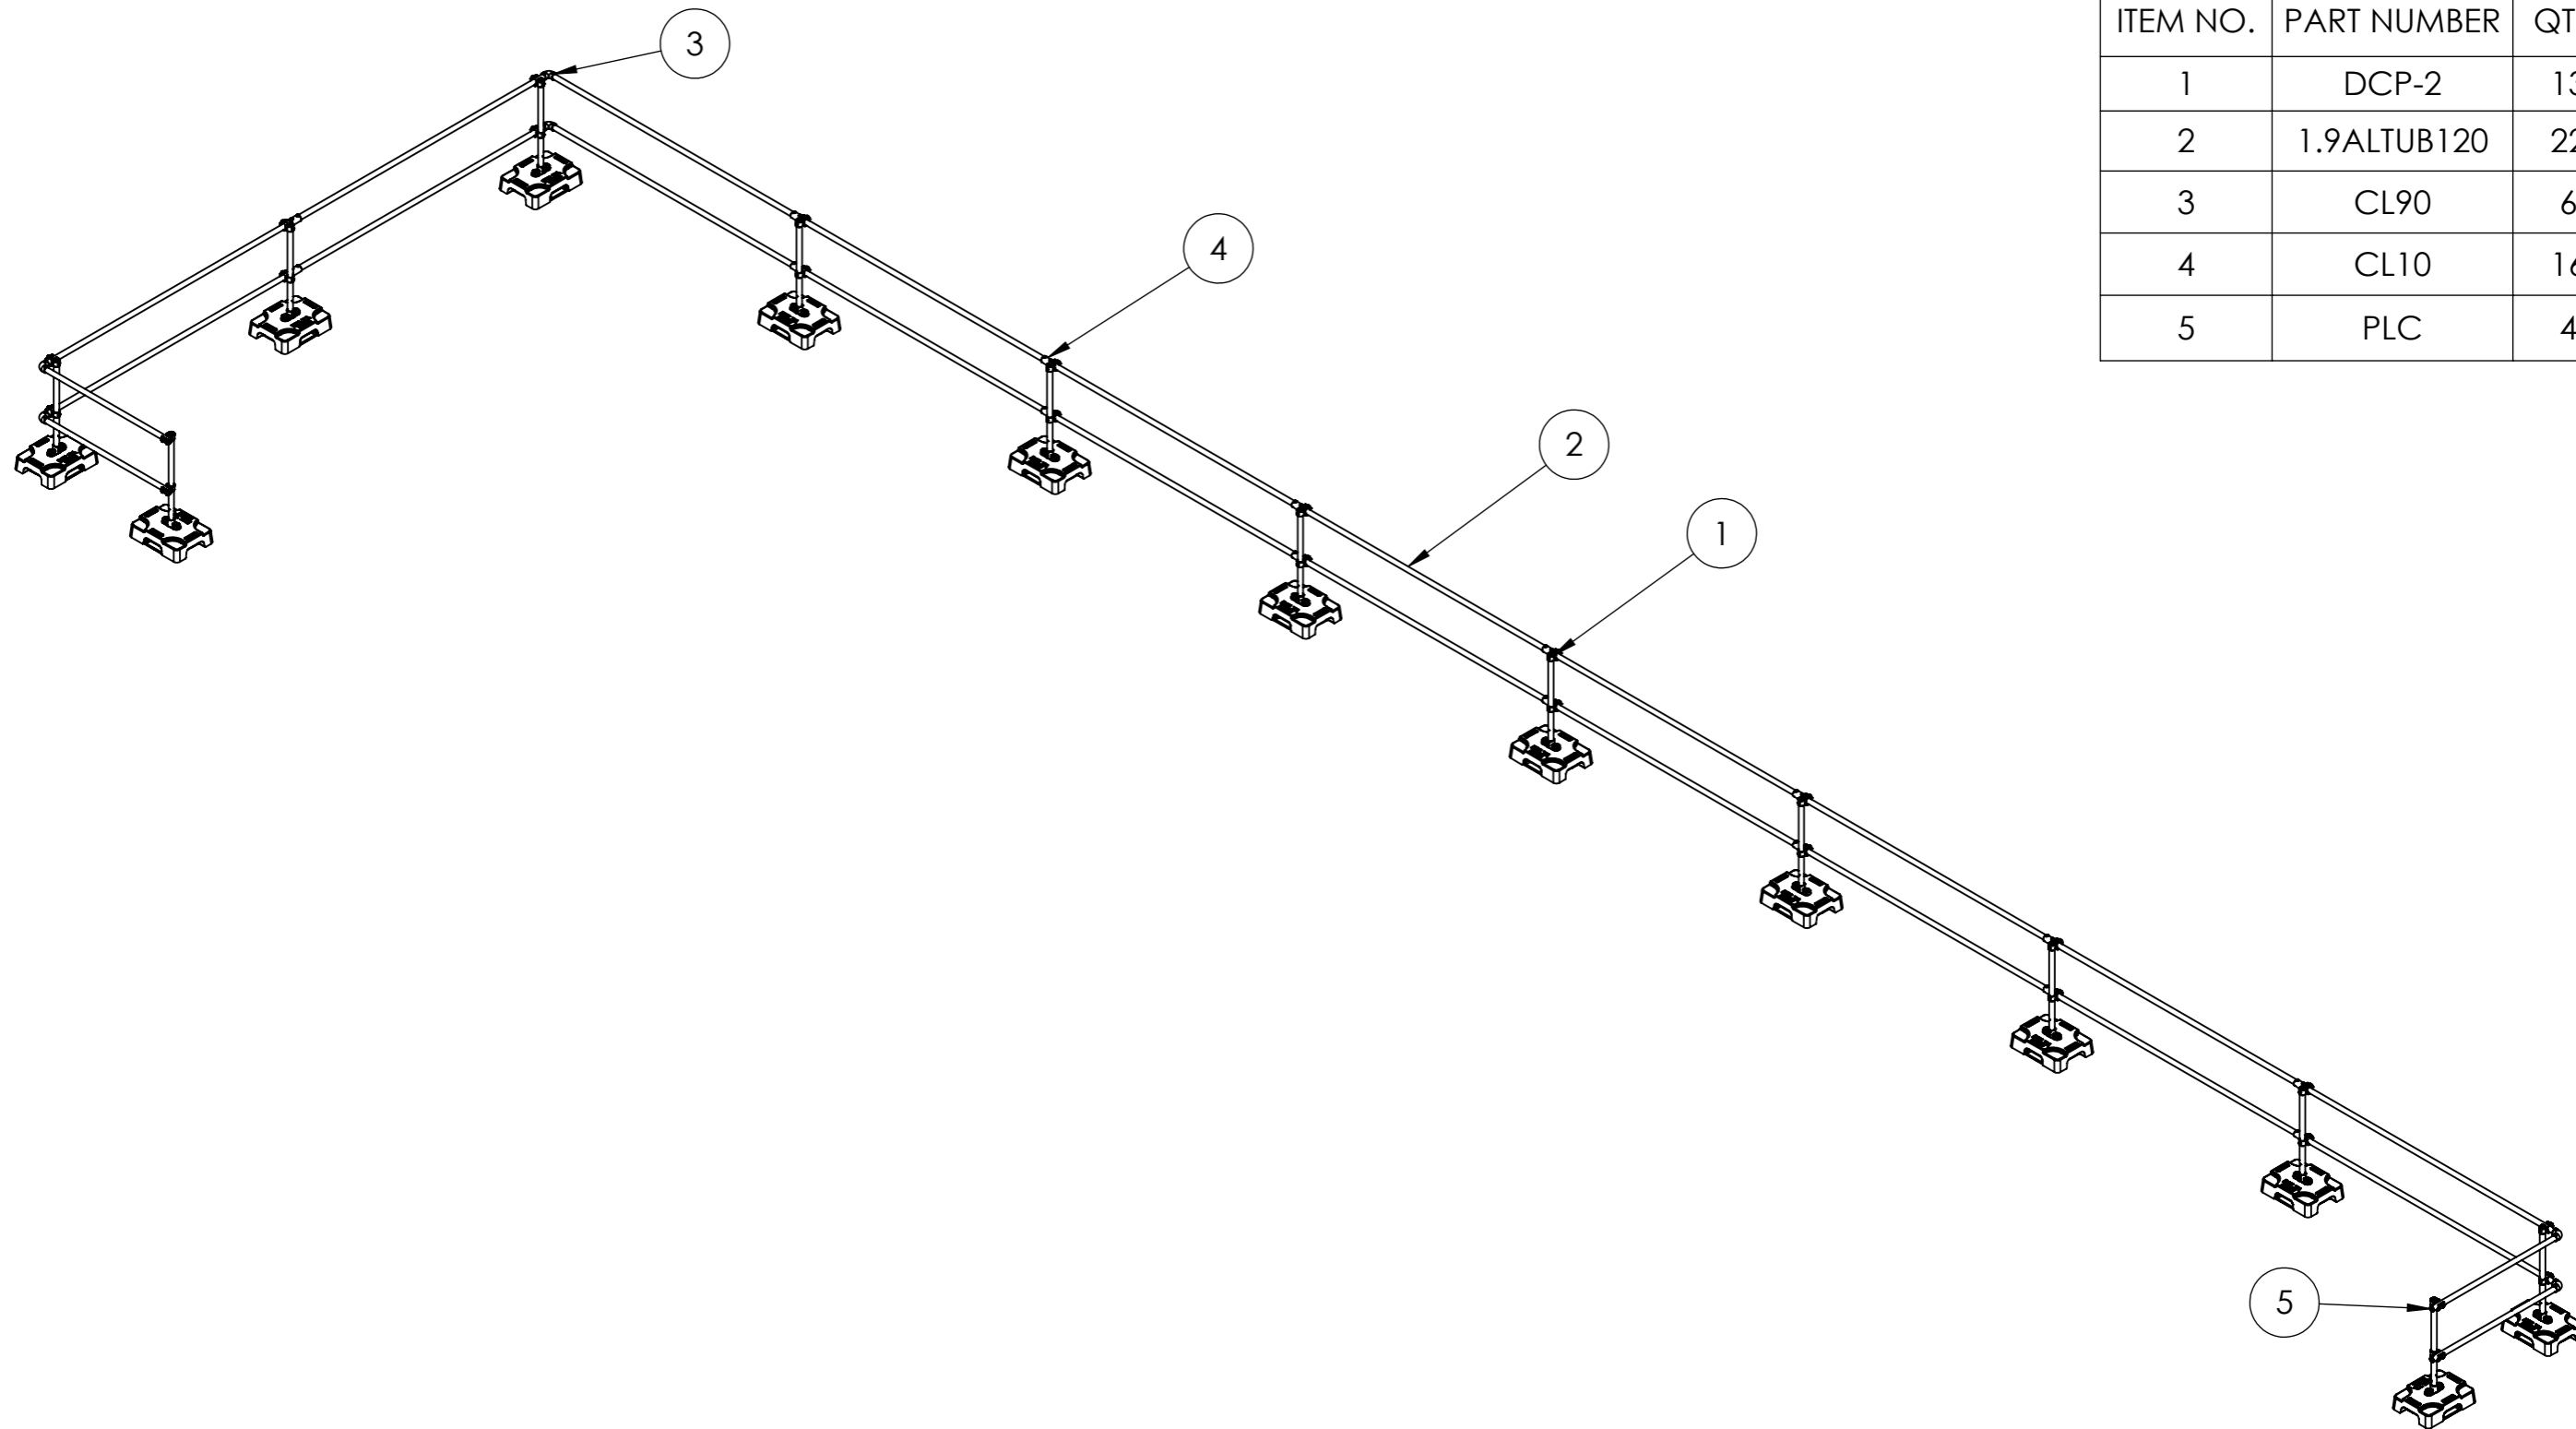

DO NOT SCALE DRAWING		REVISION	
TITLE: VSS COMPACT 90° CORNER WITH PARAPET WALL			
7000 BOUL. INDUSTRIEL, CHAMBLY, QC, J3L 4X3 TEL: 888-550-4341 www.deltaprevention.com			
DWG NO.	17041802		A3
SCALE: 1:75	UNIT: IN	SHEET 1 OF 2	2017/04/01

ITEM NO.	PART NUMBER	QTY.
1	DCP-2	13
2	1.9ALTUB120	22
3	CL90	6
4	CL10	16
5	PLC	4

DO NOT SCALE DRAWING		REVISION	
TITLE: VSS COMPACT 90° CORNER WITH PARAPET WALL			
7000 BOUL. INDUSTRIEL, CHAMBLY, QC, J3L 4X3 TEL: 888-550-4341 www.deltaprevention.com			
DWG NO.	17041802		A3
SCALE:1:60	UNIT: IN	SHEET 2 OF 2	2017/04/01